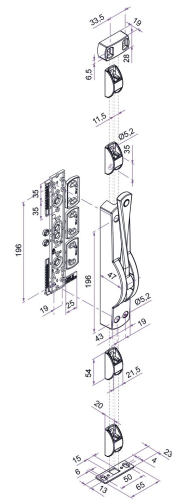

Possible applications include :

Portes de garages

Carpentry and joinery

Features

- Composition: 1 aluminum espagnolette 4 aluminum slide bolts 1 aluminum lintel strike plate 1 stainless steel 304 threshold strike plate 1 composite installation template

Tip

- - Remember to order the rod - C11.5 with your kit. - 1 carton = 6 individual boxes.

Products to be ordered from :
 TIRARD SAS 16, Avenue du Vimeu Vert Z.A. du Vimeu Industriel 80210
 FEUQUIERES-EN-VIMEU
 email : commande@tirard-burgaud.com