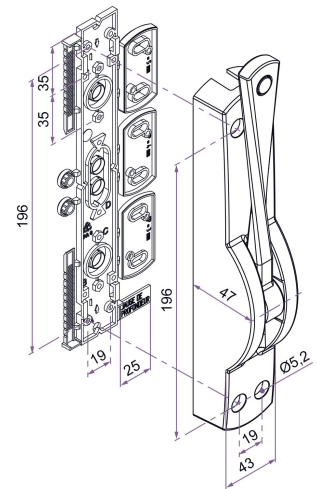

Features

- Composition: 1 aluminum espagnolette 1 composite installation template