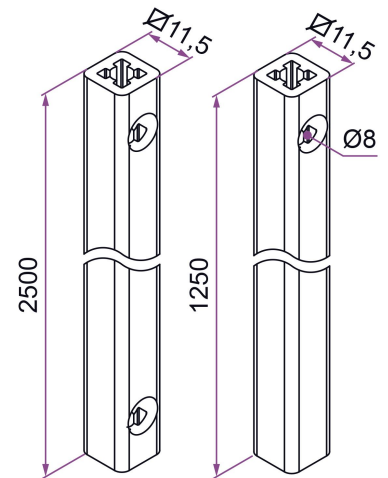

### ATTENTION

- PACKAGING INFORMATION: Length 1250 references are packaged in sets of 2 rods. Length 2500 references are packaged in 1 cuttable rod.

Products to be ordered from :  
 TIRARD SAS 16, Avenue du Vimeu Vert Z.A. du Vimeu Industriel 80210  
 FEUQUIERES-EN-VIMEU  
 email : [commande@tirard-burgaud.com](mailto:commande@tirard-burgaud.com)