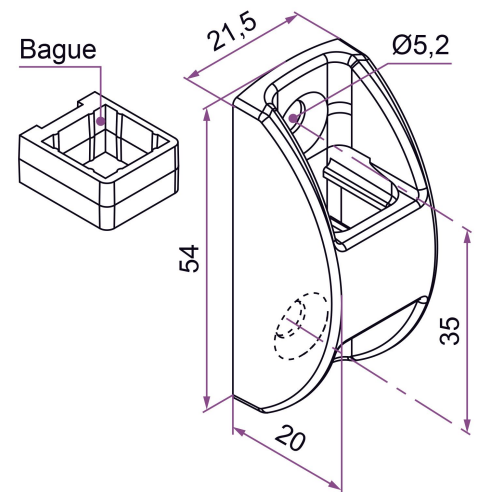

## Features

- Composition: 4 aluminum slide rails 4 composite rings

Products to be ordered from :  
 TIRARD SAS 16, Avenue du Vimeu Vert Z.A. du Vimeu Industriel 80210  
 FEUQUIERES-EN-VIMEU  
 email : [commande@tirard-burgaud.com](mailto:commande@tirard-burgaud.com)