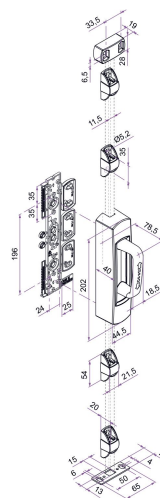

## Features

- Composition: 1 aluminum espagnolette 4 aluminum slide bolts 1 aluminum lintel strike plate 1 stainless steel 304 threshold strike plate 1 composite installation template

**Tip**

- - Remember to order the rod - C11.5 with your kit. - 1 carton = 6 individual boxes.