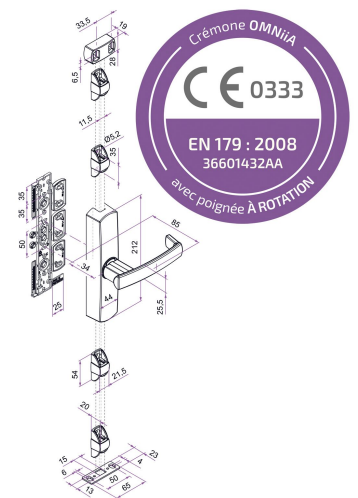

Possible applications include :

Portails battants

Carpentry and joinery

Features

- Composition: 1 aluminum espagnolette 4 aluminum slide bolts 1 aluminum lintel strike plate 1 stainless steel 304 threshold strike plate 1 composite installation template

Tip

- - Remember to order the rod - C11.5 with your kit. - 1 carton = 6 individual boxes.

Products to be ordered from :
 TIRARD SAS 16, Avenue du Vimeu Vert Z.A. du Vimeu Industriel 80210
 FEUQUIERES-EN-VIMEU
 email : commande@tirard-burgaud.com

Possible applications include :

Portails battants

Carpentry and joinery

Référence	Finish	Composite part	GENCOD 3661598	Condit. par	Délai j
KCU002N53	9005-30%	black	05676 2	6	14
KCU002B63	9016-30%	white	05674 8	6	14
KCU002B03	9010-30%	white	05675 5	6	14
KCU002G63	9006-30%	gray	05677 9	6	14
KCU002RALAN		black	05834 6	1	21
KCU002RALAB		white	05833 9	1	21