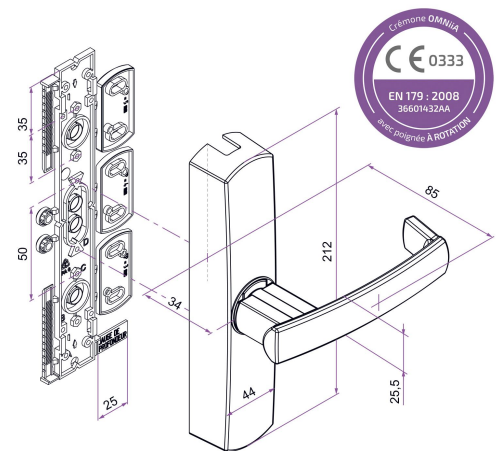

## Features

- Composition: 1 aluminum espagnolette 1 installation template made of composite material

Products to be ordered from :  
 TIRARD SAS 16, Avenue du Vimeu Vert Z.A. du Vimeu Industriel 80210  
 FEUQUIERES-EN-VIMEU  
 email : [commande@tirard-burgaud.com](mailto:commande@tirard-burgaud.com)